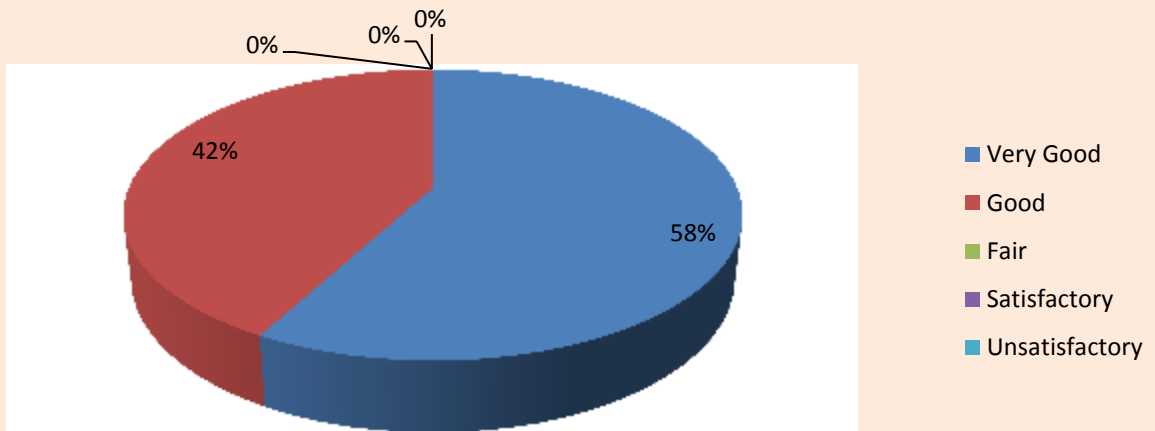

Infrastructure and Lab Facilities

Parameter	Very Good	Good	Fair	Satisfactor y	Unsatisfactor y	Total
Faculty	11	8	0	0	0	19
Feedback frequency in Percentage	58	42	0	0	0	100

Faculty