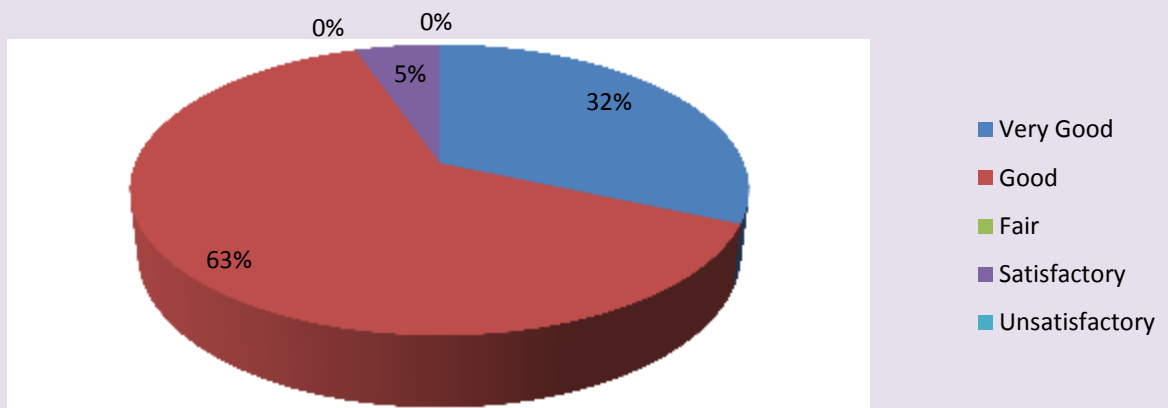

Overall rating of the College