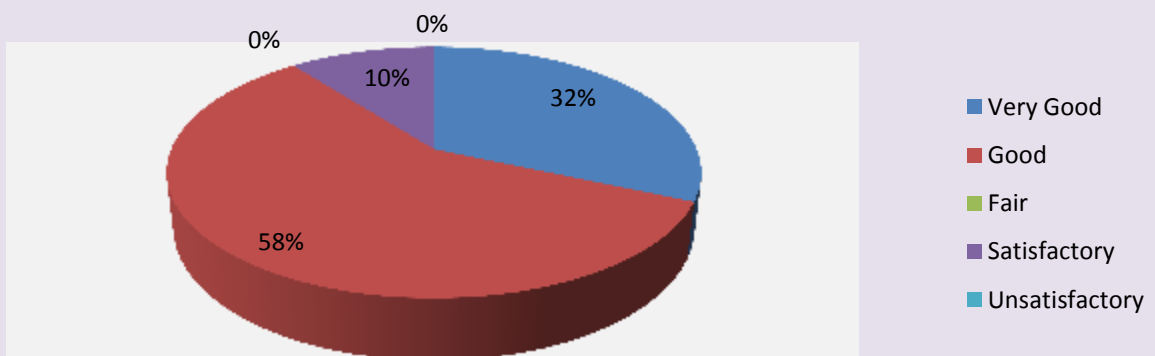

How do you rate the learning experience in terms of teaching and learning