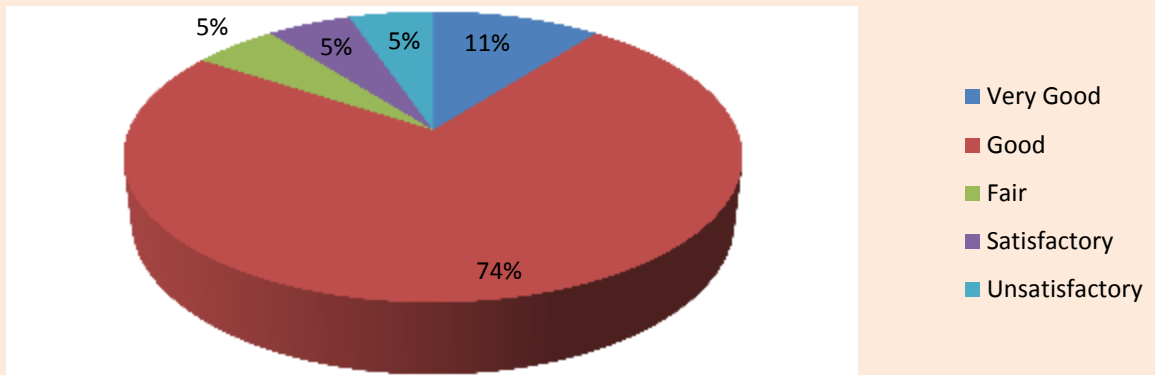

Infrastructure and Lab Facilities