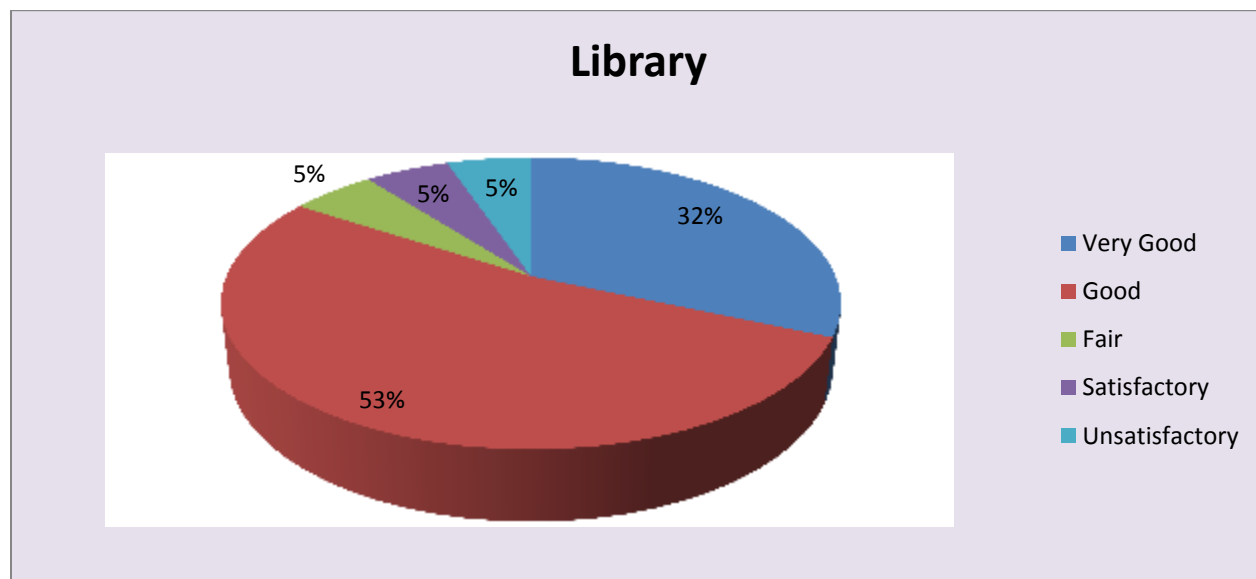

Infrastructure and Lab Facilities

Parameter	Very Good	Good	Fair	Satisfactor y	Unsatisfactor y	Total
Faculty	11	8	0	0	0	19
Feedback frequency in Percentage	58	42	0	0	0	100

Faculty

Parameter	Very Good	Good	Fair	Satisfactor y	Unsatisfactor y	Total
Library	6	10	1	1	1	19
Feedback frequency in Percentage	32	53	5	5	5	100