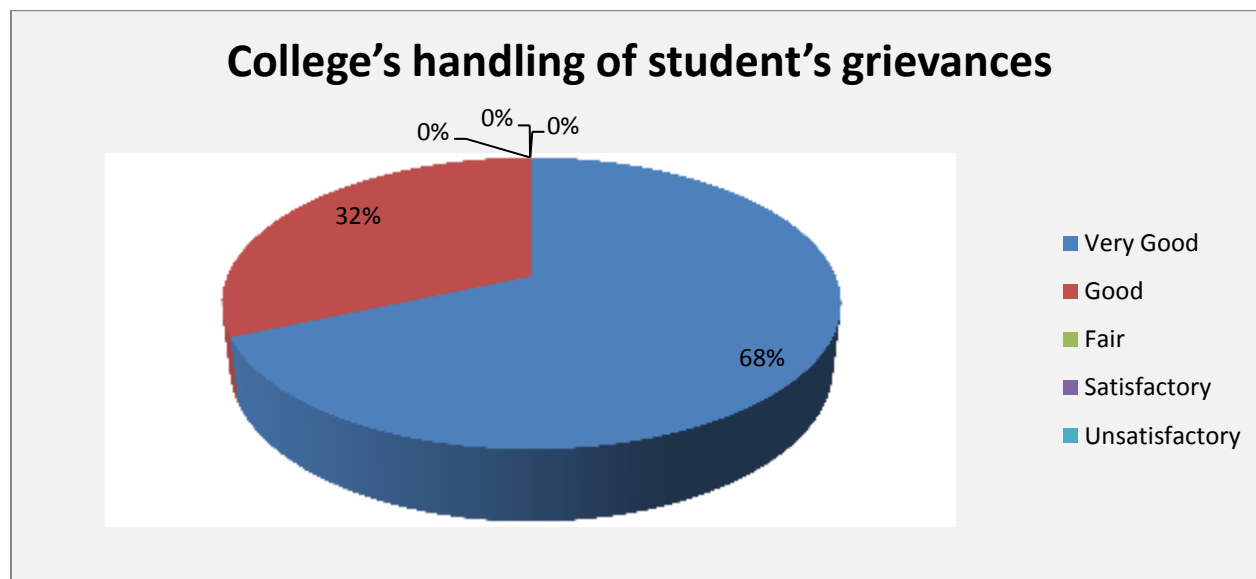

Parameter	Very Good	Good	Fair	Satisfactory	Unsatisfactory	Total
College's handling of student's grievances	13	6	0	0	0	19
Feedback frequency in Percentage	68	32	0	0	0	100

Parameter	Very Good	Good	Fair	Satisfactory	Unsatisfactory	Total
Overall rating of academic programmes	8	8	0	3	0	19
Feedback frequency in Percentage	42	42	0	16	0	100