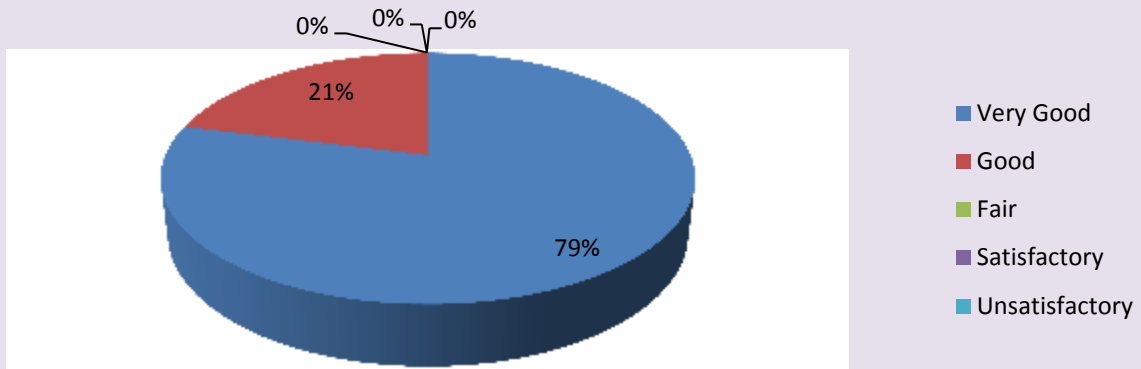

How do you rate the courses that you have studied for UG/BPED