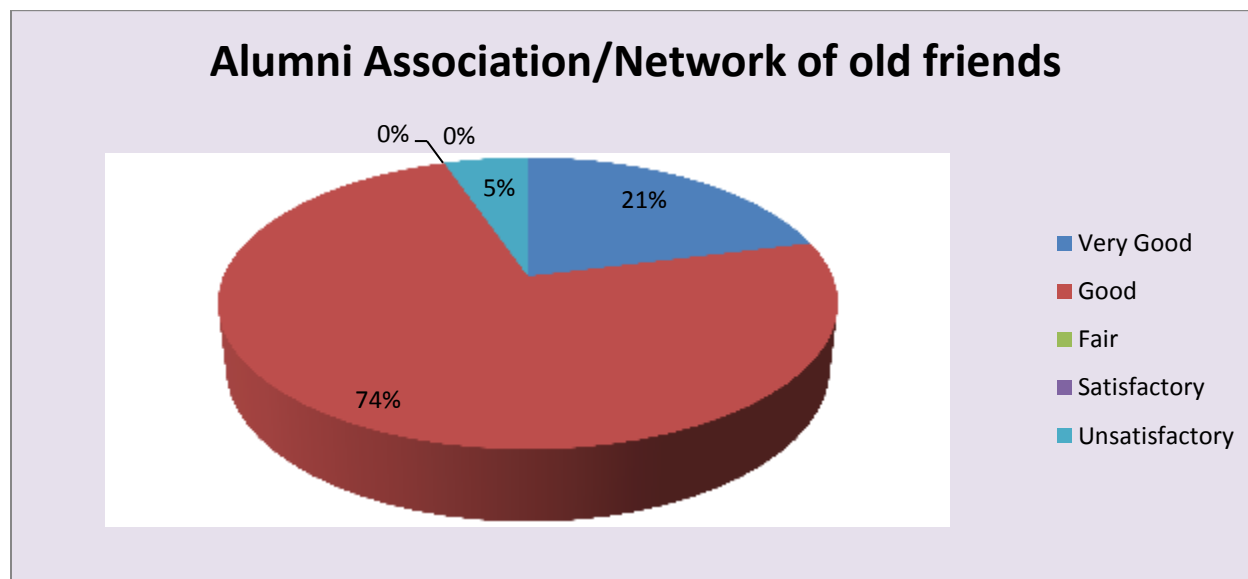

Parameter	Very Good	Good	Fair	Satisfactor y	Unsatisfactor y	Total
Overall rating of the College	6	12	0	1	0	19
Feedback frequency in Percentage	32	63	0	5	0	100

Overall rating of the College

Parameter	Very Good	Good	Fair	Satisfactory	Unsatisfactory	Total
Alumni Association/Network of old friends	4	14	0	0	1	19
Feedback frequency in Percentage	21	74	0	0	5	100