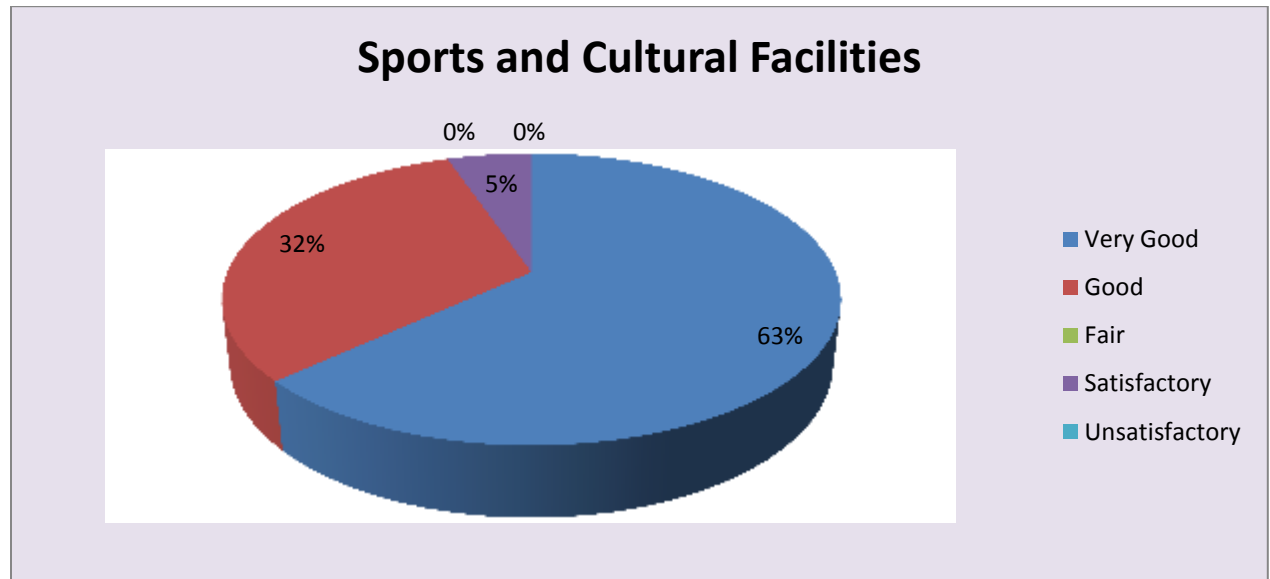

Parameter	Very Good	Good	Fair	Satisfactory	Unsatisfactory	Total
Sports and Cultural Facilities	12	6	0	1	0	19
Feedback frequency in Percentage	63	32	0	5	0	100

Parameter	Very Good	Good	Fair	Satisfactory	Unsatisfactory	Total
How do you rate the courses that you have studied for UG/BPED	15	4	0	0	0	19
Feedback frequency in Percentage	79	21	0	0	0	100