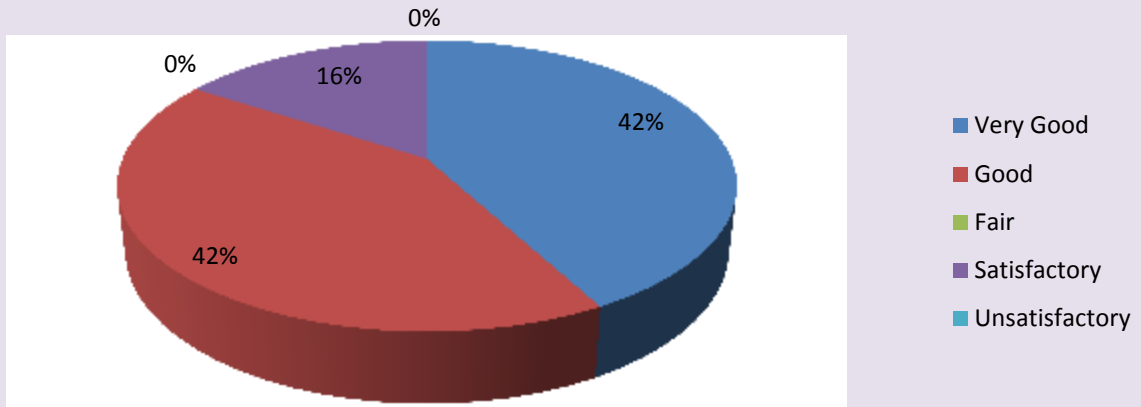

Overall rating of academic programmes