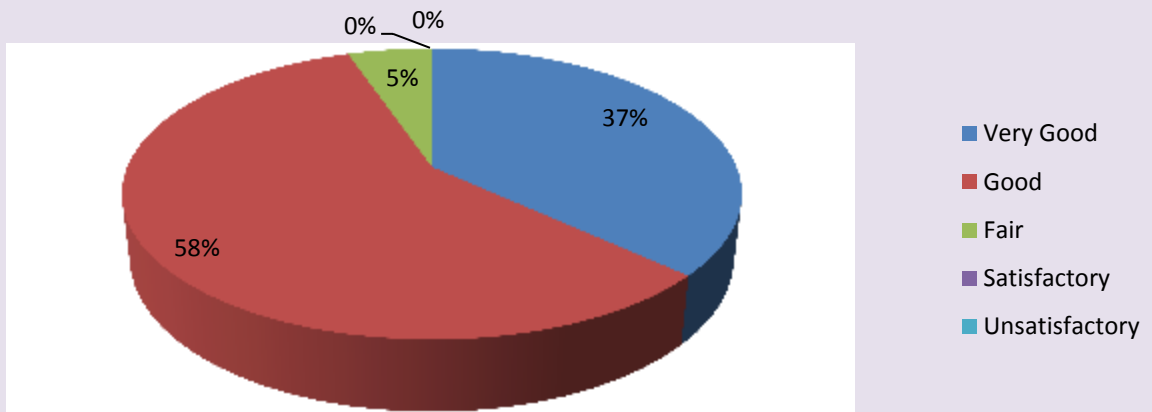

Hostel Facilities