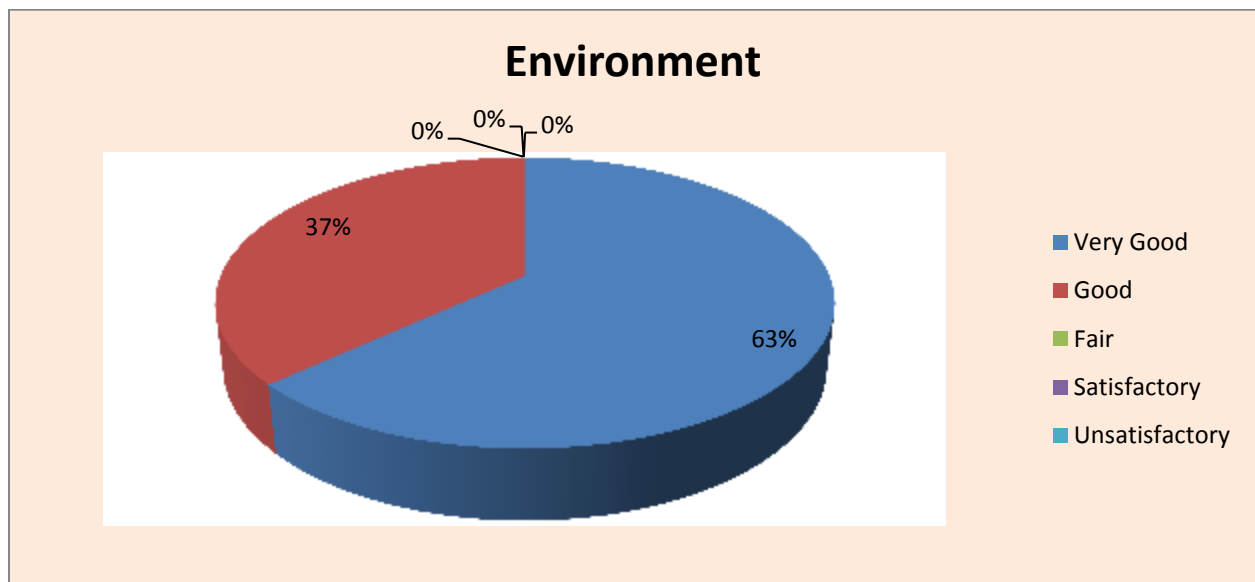

FEEDBACK COLLECTED FROM THE ALUMNI

Prepared By

The Internal Quality Assurance Cell (IQAC), Seva Bharati Mahavidyalaya

SESSION: 2018-19

FEEDBACK FORM FOR ALUMN

Parameter	Very Good	Good	Fair	Satisfactory	Unsatisfactory	Total
Environment	12	7	0	0	0	19
Feedback frequency in Percentage	63	37	0	0	0	100

Parameter	Very Good	Good	Fair	Satisfactory	Unsatisfactory	Total
Admission Procedure	9	6	4	0	0	19
Feedback frequency in Percentage	47	32	21	0	0	100

Admission Procedure

Parameter	Very Good	Good	Fair	Satisfactor y	Unsatisfactor y	Total
Fee Structure	9	7	1	2	0	19
Feedback frequency in Percentage	47	37	5	11	0	100