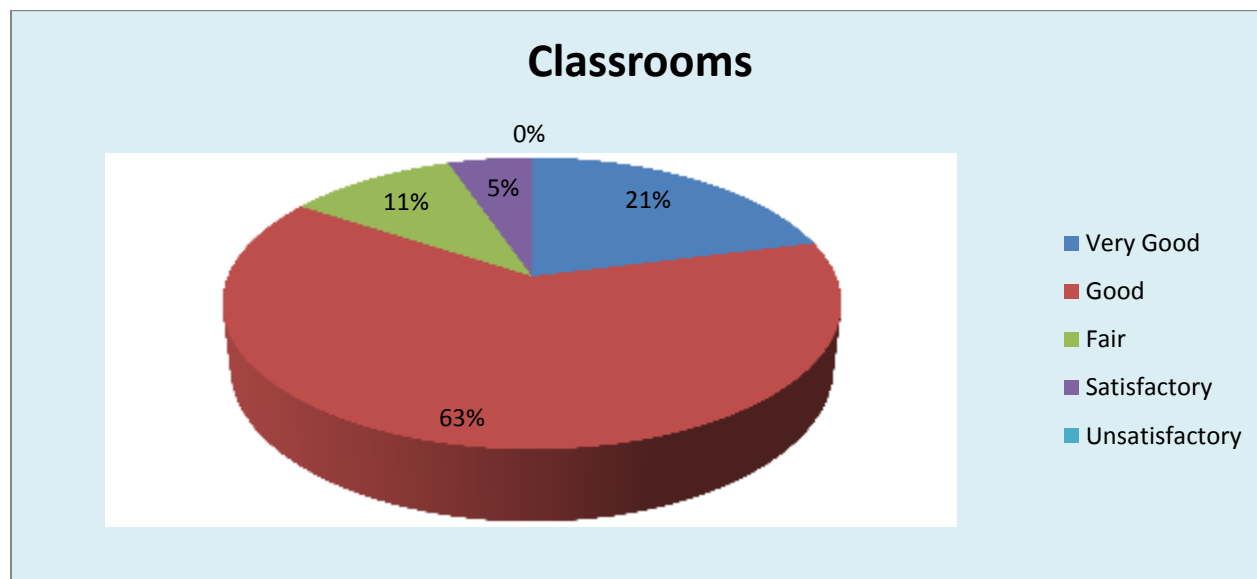

Parameter	Very Good	Good	Fair	Satisfactory	Unsatisfactory	Total
Admission Procedure	9	6	4	0	0	19
Feedback frequency in Percentage	47	32	21	0	0	100

Admission Procedure

Parameter	Very Good	Good	Fair	Satisfactor y	Unsatisfactor y	Total
Fee Structure	9	7	1	2	0	19
Feedback frequency in Percentage	47	37	5	11	0	100

Fee Structure

Parameter	Very Good	Good	Fair	Satisfactory	Unsatisfactory	Total
Classrooms	4	12	2	1	0	19
Feedback frequency in Percentage	21	63	11	5	0	100

Parameter	Very Good	Good	Fair	Satisfactory	Unsatisfactory	Total
Infrastructure and Lab Facilities	2	14	1	1	1	19
Feedback frequency in Percentage	11	74	5	5	5	100