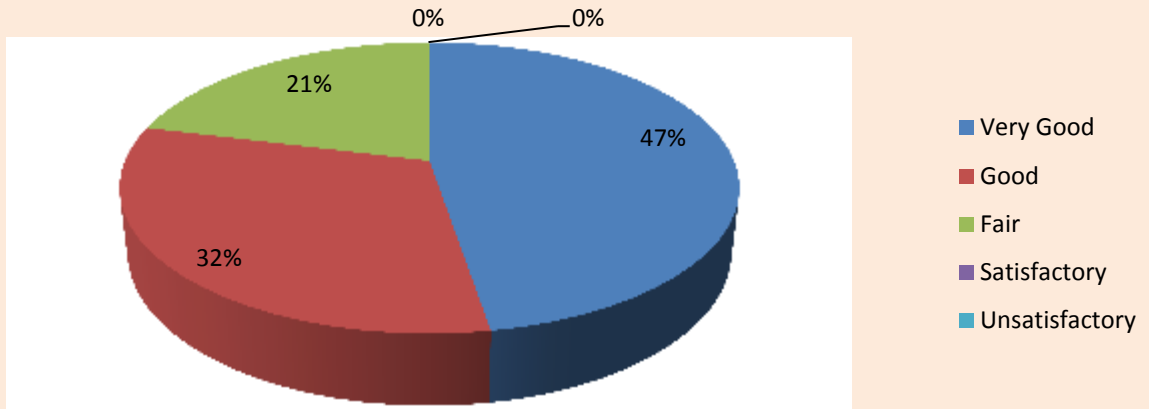

FEEDBACK COLLECTED FROM THE ALUMNI

Prepared By

The Internal Quality Assurance Cell (IQAC), Seva Bharati Mahavidyalaya

SESSION: 2018-19

FEEDBACK FORM FOR ALUMN

Parameter	Very Good	Good	Fair	Satisfactory	Unsatisfactory	Total
Environment	12	7	0	0	0	19
Feedback frequency in Percentage	63	37	0	0	0	100

Parameter	Very Good	Good	Fair	Satisfactory	Unsatisfactory	Total
Admission Procedure	9	6	4	0	0	19
Feedback frequency in Percentage	47	32	21	0	0	100

Admission Procedure

Parameter	Very Good	Good	Fair	Satisfactor y	Unsatisfactor y	Total
Fee Structure	9	7	1	2	0	19
Feedback frequency in Percentage	47	37	5	11	0	100