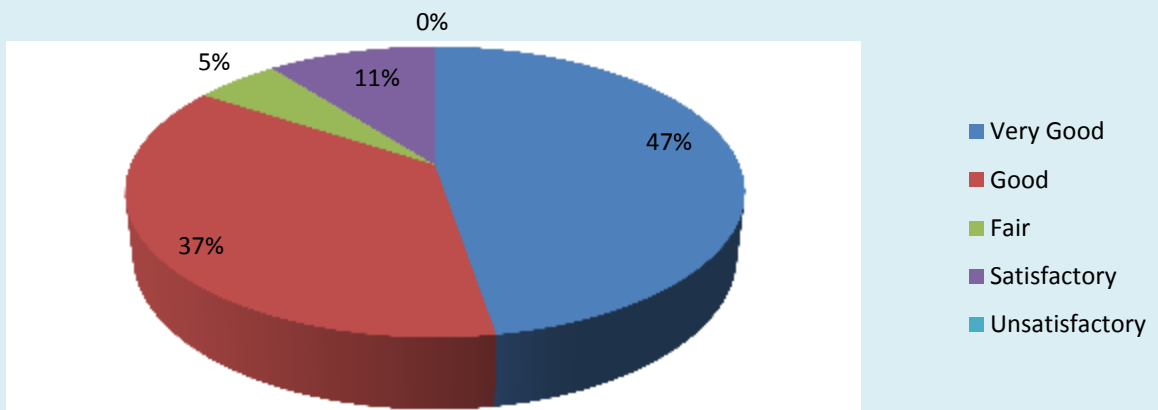

Fee Structure