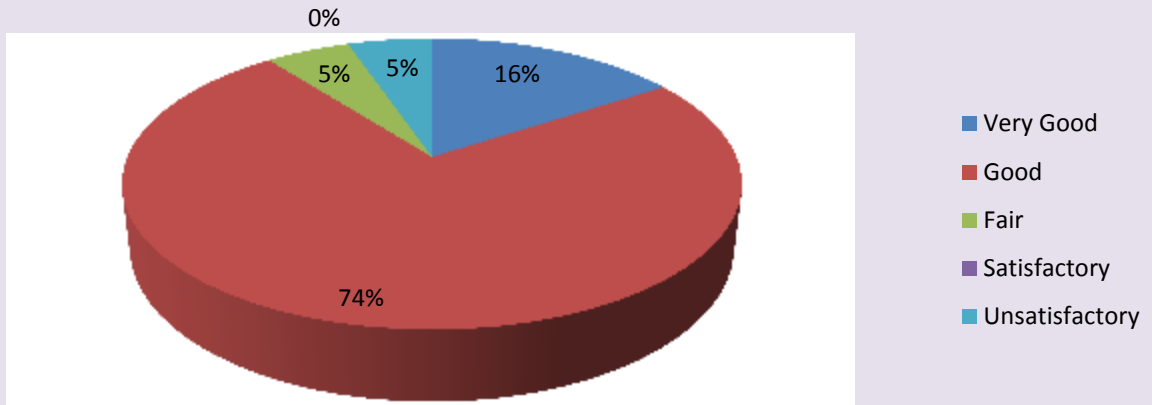

Canteen Facilities